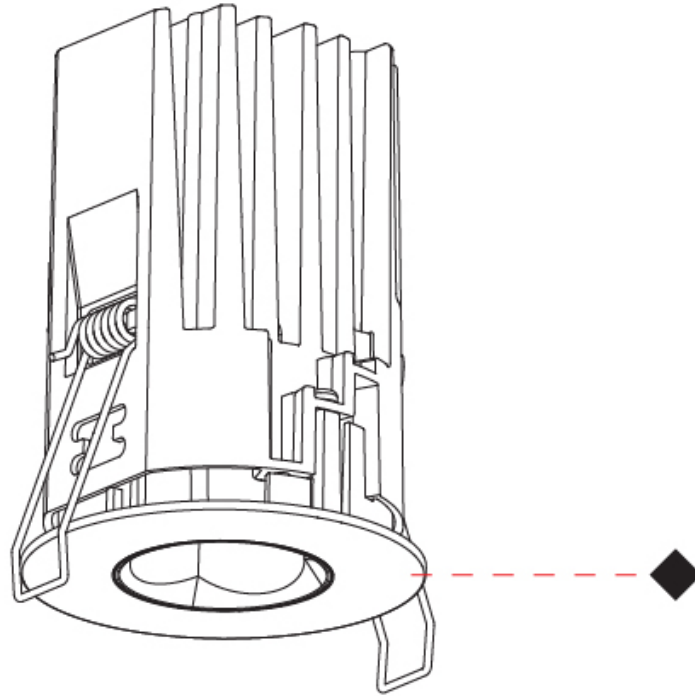

OIKO PRO ROUND HO RECESSED

A35839-

PROJECT	_____
TYPE	_____
SPECIFIER	_____
QUANTITY	_____
DATE	_____

A