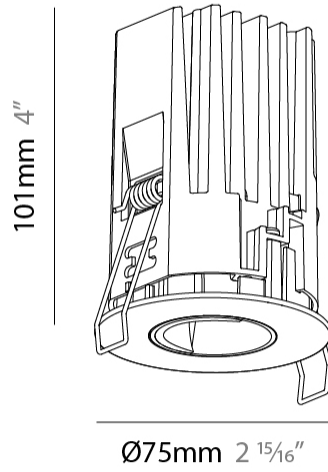

GENERAL

Series: Oiko Pro
Subseries: Oiko Pro Wallwash
Brand: Prolicht
Division: Architectural
Mounting Type: Recessed
Mounting Location: Ceiling
Subcategory: Downlight

PHYSICAL

Shape: Round
Diameter (mm): 75
Diameter (in): 2 15/16
Height (mm): 101
Height (in): 4
Ceiling Thickness (mm): 1 - 25
Ceiling Thickness (in): 1/16 - 1 3/16
Min. Recessing Depth (mm): 105
Min. Recessing Depth (in): 4 1/8
Light Distribution: Downlight
Fixture Finish: SSR / BKV / CWI / CRY / HAB / UFT / ITA / RUA / FTG / MYG / LOD / PUS / FRO / FUP / KIA / POP / BLS / SPG / MEY / GOH / GUM / CHC / COM / ABZ / JAG / OBR / MOS / ROR
Fixture Material: Aluminum Die Cast
Cut-out Measurements: D. - 68mm / 2 11/16"

ELECTRICAL

Lamp Type: LED (Zhaga Standard)
Input Wattage (W): 24
Total Output Wattage (W): 21.8
Dimming: Tri-Mode (Non-Dimming and Phase Dimming (120Vac only) and 0-10V Dimming)
Driver Included: No
Driver Location: Recessed Housing
Driver Type: Constant Current - Universal
Driver Class: Class 2
Input Voltage (V): 120 - 277
Constant Current (MA): 500

LED

Number of LEDs: 1
Color Temperature (°K): 2700 / 3000 / 3500 / 4000
Max. Delivered Lumen (lm): 1945 / 2014 / 2108 / 2128
Nominal Lumen (lm): 2341 / 2424 / 2537 / 2561
CRI: >90 CRI
Lamp Life (hrs): 50000

OPTICAL

RATINGS AND CERTIFICATIONS

Certified By: Certified for North American Standards
IP rating: IP20