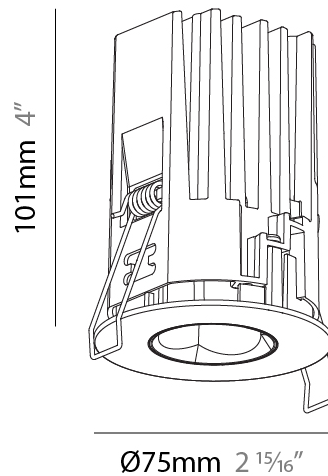

PHYSICAL

Shape: Round
Diameter (mm): 75
Diameter (in): 2 15/16
Height (mm): 101
Height (in): 4
Ceiling Thickness (mm): 10 / 12.5 / 15 / 25
Ceiling Thickness (in): 3/8 or 1/2 or 9/16 or 1
Min. Recessing Depth (mm): 105
Min. Recessing Depth (in): 4 1/8
Light Distribution: Downlight
Diffuser: Lens Pack - Spread Lens / Linear Spread Lens / Honeycomb Louver
Fixture Finish: SSR / BKV / CWI / CRY / HAB / UFT / ITA / RUA / FTG / MYG / LOD / PUS / FRO / FUP / KIA / POP / BLS / SPG / MEY / GOH / GUM / CHC / COM / ABZ / JAG / OBR / MOS / ROR
Fixture Material: Aluminum Die Cast
Cut-out Measurements: D. - 68mm / 2 11/16"

ELECTRICAL

Lamp Type: LED (Zhaga Standard)
Input Wattage (W): 24
Total Output Wattage (W): 21.8
Dimming: Tri-Mode (Non-Dimming and Phase Dimming (120Vac only) and 0-10V Dimming)
Driver Included: No
Driver Location: Recessed Housing
Driver Type: Constant Current - Universal
Driver Class: Class 2
Housing: ENCP1
Input Voltage (V): 120 - 277
Constant Current (MA): 500mA

LED

Number of LEDs: 1
Color Temperature (°K): 2700 / 3000 / 3500 / 4000
Max. Delivered Lumen (lm): 2055 / 2128 / 2228 / 2248
Nominal Lumen (lm): 2341 / 2424 / 2537 / 2561
CRI: >90 CRI
Lamp Life (hrs): 50000

OPTICAL

Reflector: 50

RATINGS AND CERTIFICATIONS

Certified By: Certified for North American Standards
IP rating: IP20