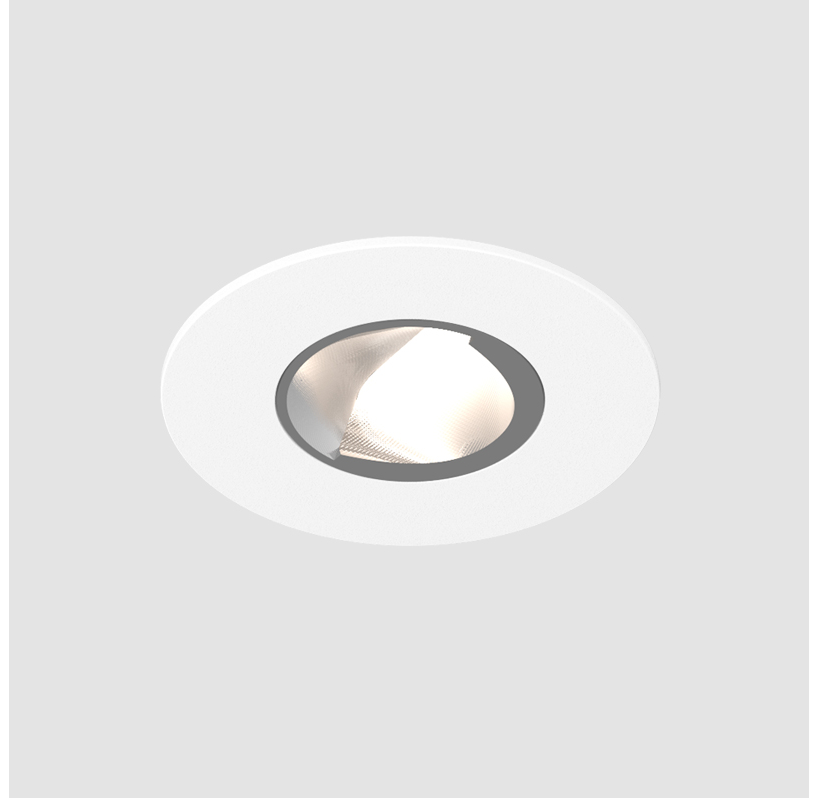

GENERAL

Series: Oiko Pro
Subseries: Oiko Pro Wallwash
Brand: Prolicht
Division: Architectural
Mounting Type: Recessed
Mounting Location: Ceiling
Subcategory: Downlight

PHYSICAL

Shape: Round
Diameter (mm): 75
Diameter (in): 2 15/16
Height (mm): 101
Height (in): 4
Ceiling Thickness (mm): 1 - 25
Ceiling Thickness (in): 1/16 - 1 3/16
Min. Recessing Depth (mm): 105
Min. Recessing Depth (in): 4 1/8
Light Distribution: Downlight
Fixture Finish: SSR / BKV / CWI / CRY / HAB / UFT / ITA / RUA / FTG / MYG / LOD / PUS / FRO / FUP / KIA / POP / BLS / SPG / MEY / GOH / GUM / CHC / COM / ABZ / JAG / OBR / MOS / ROR
Fixture Material: Aluminum Die Cast
Cut-out Measurements: D. - 68mm / 2 11/16"

ELECTRICAL

Lamp Type: LED (Zhaga Standard)
Input Wattage (W): 24
Total Output Wattage (W): 21.8
Dimming: Tri-Mode (Non-Dimming and Phase Dimming (120Vac only) and 0-10V Dimming)
Driver Included: No
Driver Location: Recessed Housing
Driver Type: Constant Current - Universal
Driver Class: Class 2
Input Voltage (V): 120 - 277
Constant Current (MA): 500

LED

Number of LEDs: 1
Color Temperature (°K): 2700 / 3000 / 3500 / 4000
Max. Delivered Lumen (lm): 1945 / 2014 / 2108 / 2128
Nominal Lumen (lm): 2341 / 2424 / 2537 / 2561
CRI: >90 CRI
Lamp Life (hrs): 50000

OPTICAL

RATINGS AND CERTIFICATIONS

Certified By: Certified for North American Standards
IP rating: IP20